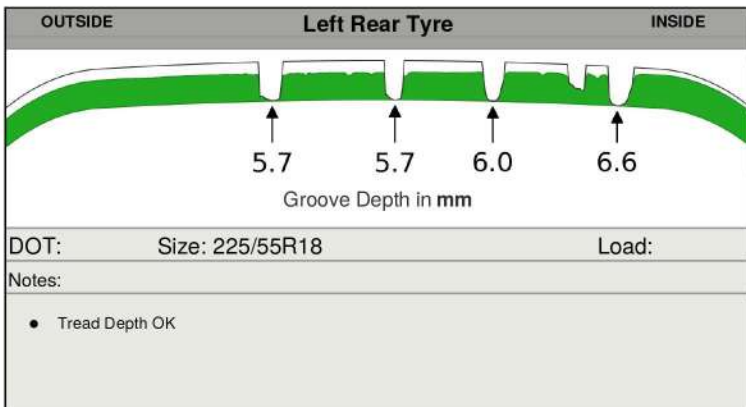

Simon Lucas Mitsubishi
 Cnr Wairau & Target Roads
 Wairau Valley, AUCKLAND 0627
 +64 9 443 9873
 www.simonlucas.co.nz

Vehicle Scan Summary · 29/07/2022 08:31

Scan Result

Possible Service

Diagnostic Notes

- Rotate tyres, if needed, based on manufacturer and vehicle specifications.

Braking Distance

(113 KPH - Wet Surface)

Good

Marginal

Replace Now