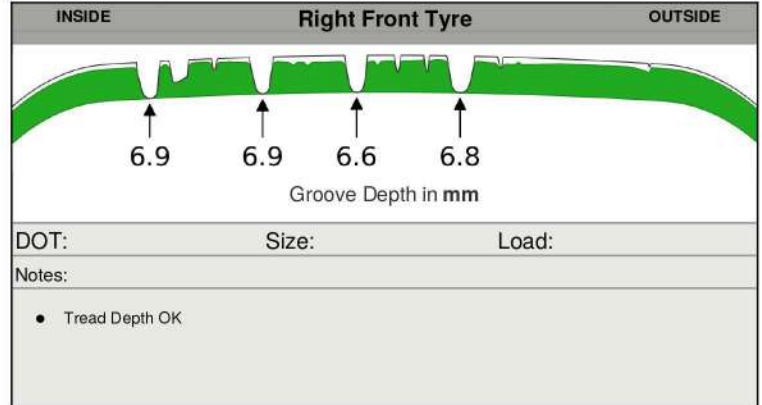

Simon Lucas Mitsubishi
 Cnr Wairau & Target Roads
 Wairau Valley, AUCKLAND 0627
 +64 9 443 9873
 www.simonlucas.co.nz

Vehicle Scan Summary · 29/07/2022 08:31

Scan Result

Possible Service

Diagnostic Notes

- Rotate tyres, if needed, based on manufacturer and vehicle specifications.

Braking Distance

(113 KPH - Wet Surface)

Good

Marginal

Replace Now