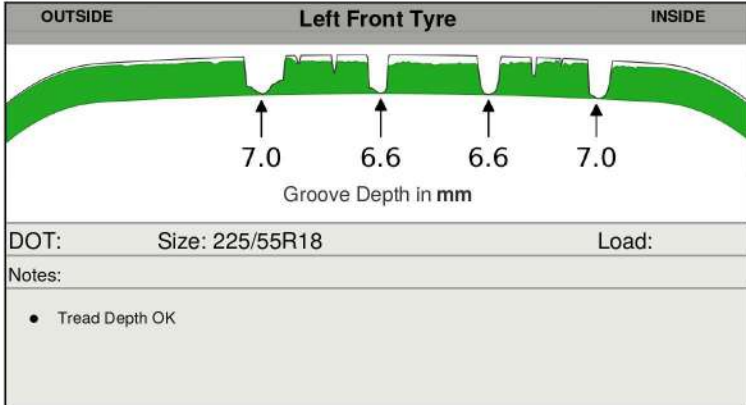

Simon Lucas Mitsubishi
 Cnr Wairau & Target Roads
 Wairau Valley, AUCKLAND 0627
 +64 9 443 9873
 www.simonlucas.co.nz

Vehicle Scan Summary · 29/07/2022 08:31

Scan Result

Possible Service

Diagnostic Notes

- Rotate tyres, if needed, based on manufacturer and vehicle specifications.

Braking Distance

(113 KPH - Wet Surface)

Good

Marginal

Replace Now