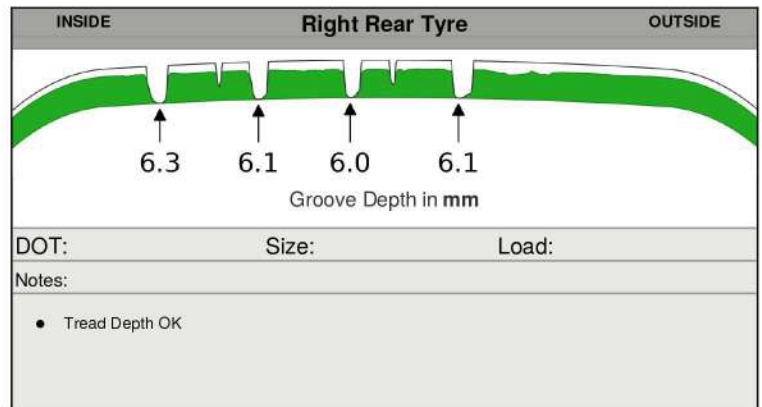

Simon Lucas Mitsubishi
 Cnr Wairau & Target Roads
 Wairau Valley, AUCKLAND 0627
 +64 9 443 9873
 www.simonlucas.co.nz

Vehicle Scan Summary · 29/07/2022 08:31

Scan Result

Possible Service

Diagnostic Notes

- Rotate tyres, if needed, based on manufacturer and vehicle specifications.

Braking Distance

(113 KPH - Wet Surface)

Good

Marginal

Replace Now